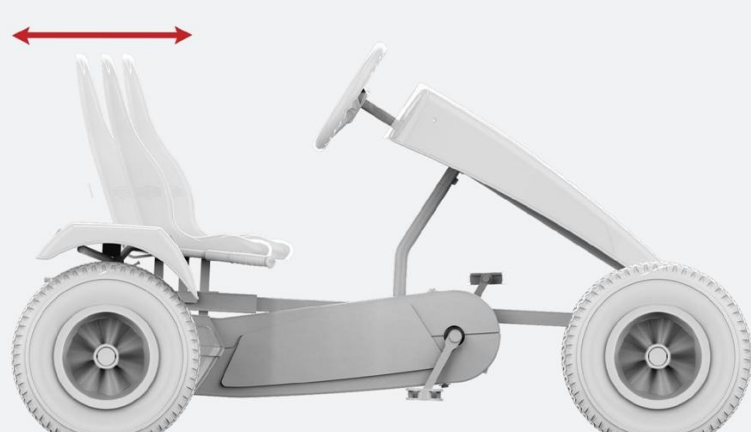

BERG BLACK EDITION

Race

An aerodynamic spoiler and fenders

Equipped with sturdy and nice looking tyres

Discover the world with this car!

Packaging Theme: 100x58x31.5cm

Dimensions

Weight

22,7kg

age

5+

For further details see page 26 & 27

BERGTOYS.COM

1. BFR & BFR-3 FRAME

Inspiring Active Play

The BFR-system incorporates a freewheel. Which means that the pedals do not turn when the kart is moving and you stop pedaling. Resulting in a very safe ride.

The ultimate quality go-kart!

BERGTOYS.COM

4. ADJUSTABLE SEAT

Inspiring Active Play

Every BERG Frame has an adjustable seat. The seat can be set in 6 (XL Frame) or 8 (XXL Frame) different positions resulting in many years of driving pleasure!

BERGTOYS.COM

5. SWING AXLE

Inspiring Active Play

BERG Go-karts are designed to be suitable for all terrains. Smooth, bumpy, hard or soft ground. It's no problem for this ride-on!

Thanks to the swing axle all 4 wheels will stay in contact with the ground and this gives you optimal grip and control.

BERGTOYS.COM

2. E-BF FRAME

Inspiring Active Play

The ultimate quality go-kart!

BERGTOYS.COM

The ultimate quality go-kart!

BERGTOYS.COM

BERG XL-RIDE ONS DATA

Inspiring Active Play

All data is applicable on all XXL Frame models unless indicated otherwise. A: general models | B: Safari | C: Farm models | D: Hybrid

General	Consumer	Leisure
Recommended age	5+	
Max user height	2m	
Max user weight	100 kg	
Parental supervision required	Yes	
Safety mark	CE	
Assembly time	<30 min	
Min. length user	125 cm	
Max. length user	200 cm	

Warranty	Consumer	Leisure
Frame (broken)	2 years	1 year
Parts	2 years	1 year
Tires, chain	0 years	0 years