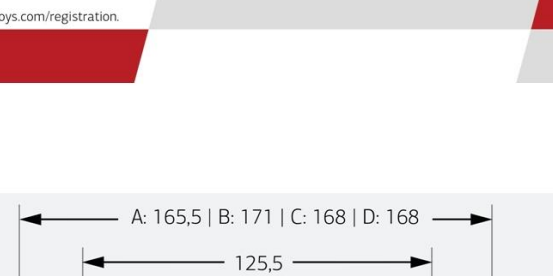

A: 165,5 | B: 171 | C: 168 | D: 168
125,5
A: 80,5
B: 85
C: 88
D: 85
A: 40
B: 46
C: 40
D: 43