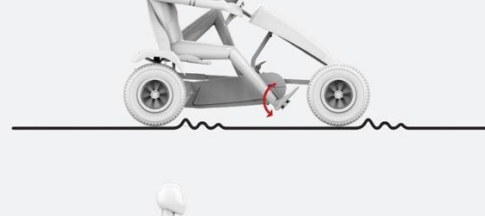

The ultimate quality go-kart!

BERGTOYS.COM

4. ADJUSTABLE SEAT

Inspiring Active Play

Every BERG Frame has an adjustable seat. The seat can be set in 6 (XL Frame) or 8 (XXL Frame) different positions resulting in many years of driving pleasure!