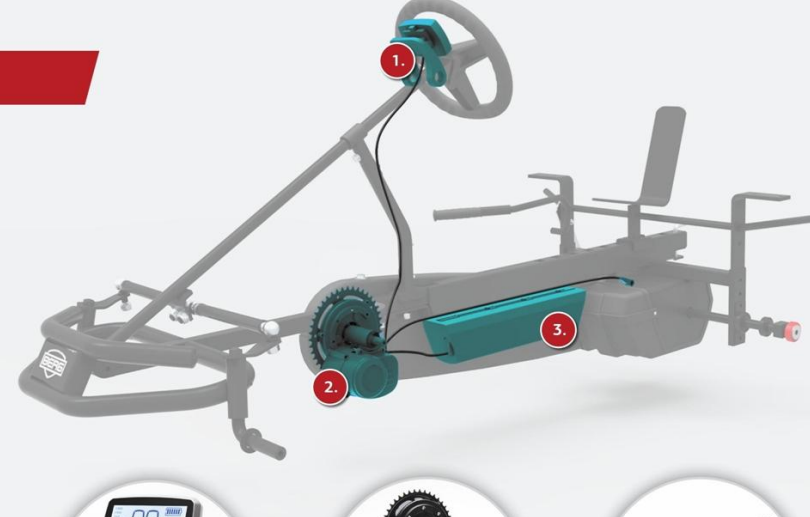

2. E-BF FRAME

Inspiring Active Play

The ultimate quality go-kart!

BERGTOYS.COM

The ultimate quality go-kart!

BERGTOYS.COM

BERG XL-RIDE ONS DATA

Inspiring Active Play

All data is applicable on all XXL Frame models unless indicated otherwise. A: general models | B: Safari | C: Farm models | D: Hybrid

General	Consumer	Leisure
Recommended age	5+	
Max user height	2m	
Max user weight	100 kg	
Parental supervision required	Yes	
Safety mark	CE	
Assembly time	<30 min	
Min. length user	125 cm	
Max. length user	200 cm	

Warranty	Consumer	Leisure
Frame (broken)	2 years	1 year
Parts	2 years	1 year
Tires, chain	0 years	0 years

Technical characteristics	
Gears	1 or 3
Tyre type	Pneumatic tyres
Frame material	Steel
Forward and backward	Yes
Braking system	BFR/BF
Parking brake	Yes
Transmission	BFR/BF
Ball bearings	Yes
Swing axle	Yes
Adjustable seat	Yes
Adjustable steering wheel	No
Trailer connection	Yes
Tubeless	Yes

A: 545
B: 555
C: 555
D: 555

A: 165,5 | B: 171 | C: 168 | D: 168
125,5
A: 80,5
B: 85
C: 88
D: 85
A: 40
B: 46
C: 40
D: 43

XXL Frame
A: 230
B: 260
C: 260
D: 250

23-64
50-91
A: 86
B: 89
C: 102
D: 87,5

*All sizes in cm

BERGTOYS.COM

*5-year performance warranty when registering at www.bergtoys.com/registration. For all warranty conditions, see www.bergtoys.com/registration.

BERGTOYS.COM