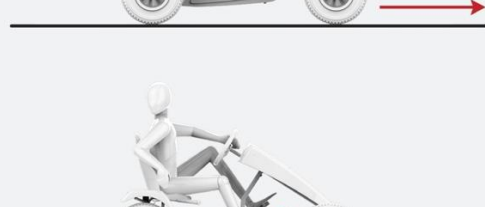

The ultimate quality go-kart!

BERGTOYS.COM

4. ADJUSTABLE SEAT

Inspiring Active Play

Every BERG Frame has an adjustable seat. The seat can be set in 6 (XL Frame) or 8 (XXL Frame) different positions resulting in many years of driving pleasure!