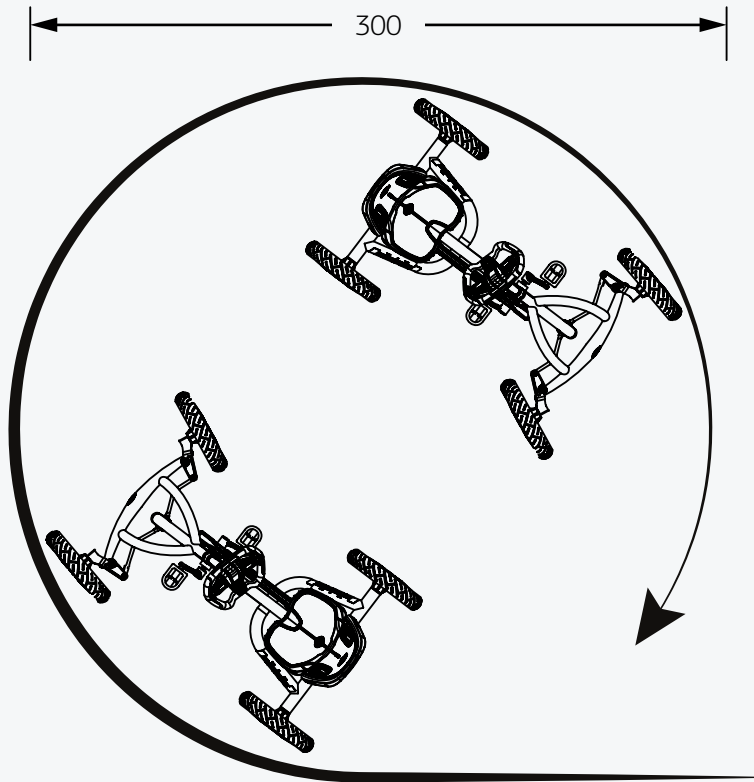

**** Only suitable for Buddy B-Orange and Buddy Lua.

BERG BUDDY DATA

Great performance, great adventures

The following data is applicable on all Buddy versions.

* All dimensions in cm

BERG BUDDY DATA

Great performance, great adventures

General

Recommended age	3 - 8 years
Min user height	100 cm
Max user height	130 cm
Max user weight	50 kg
Parental supervision necessary	Yes
Safety mark	CE
Assembly time	±30 min

Physical characteristics

Length	114 cm
Width	70 cm
Height	59 cm