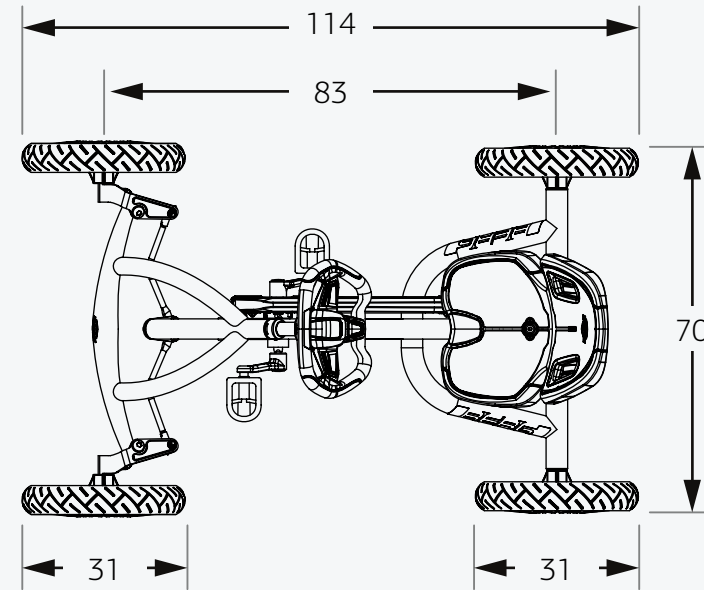

**** Only suitable for Buddy B-Orange and Buddy Lua.

BERG BUDDY DATA

Great performance, great adventures

The following data is applicable on all Buddy versions.

* All dimensions in cm

BERG BUDDY DATA

Great performance, great adventures

General

Recommended age	3 - 8 years
Min user height	100 cm
Max user height	130 cm
Max user weight	50 kg
Parental supervision necessary	Yes
Safety mark	CE
Assembly time	±30 min

Physical characteristics

Length	114 cm
Width	70 cm
Height	59 cm