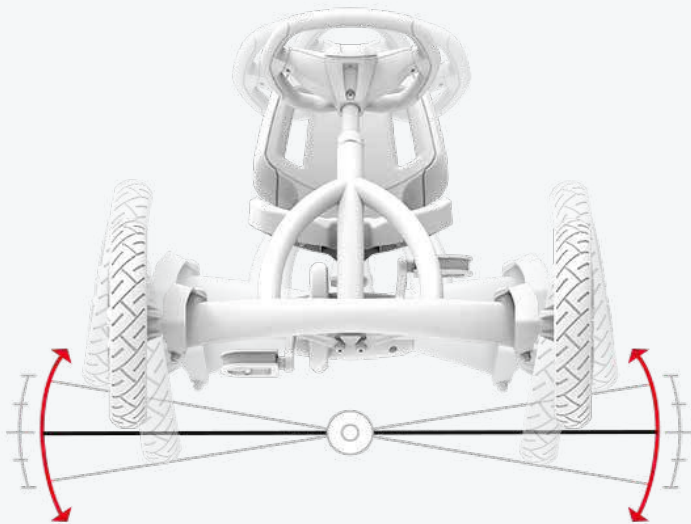

Experience years of
carefree fun!