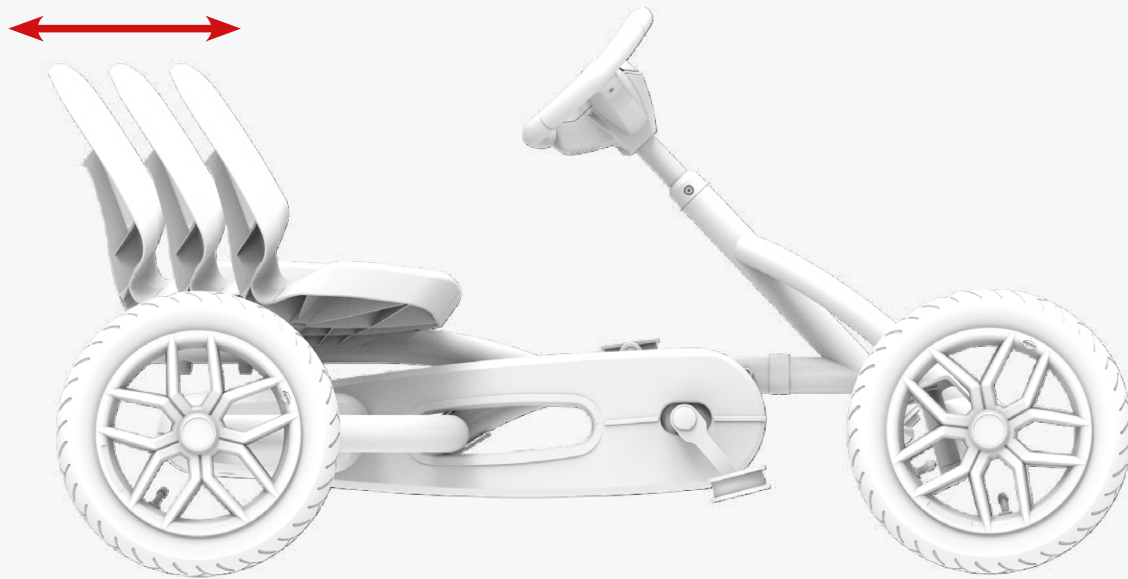

3-8

100 to 130 cm

BERG BUDDY

Great performance, great adventures

You will have the best adventures with your BERG Buddy. This cool go-kart is stable and safe. You will remain firmly on the ground even when going round the sharpest corners.

Discover the world with this cool go-kart! You won't need to worry about a thing during your adventures, because the BERG Buddy meets all safety requirements. The BFR-system enables you to go tearing around easily. The BERG Buddy will grow with you so you will have fun for a long time to come.

The BERG Buddy includes the following features that make it much safer and offer more fun.

*Experience years of
carefree fun!*

1. ROBUST FRAME

The BERG Buddy will give you years of outdoor fun. This go-kart has a robust metal frame that can take a beating.

Also, the adjustable seat allows you to get into the ideal position in the BERG Buddy.

Experience years of
carefree fun!

2. BFR-SYSTEM

The BERG Buddy is equipped with the unique, patented BFR-system. BFR stands for: Break, Freewheel and Reverse. The BFR-system allows you to brake using the pedals, but also reverse immediately after coming to a standstill.