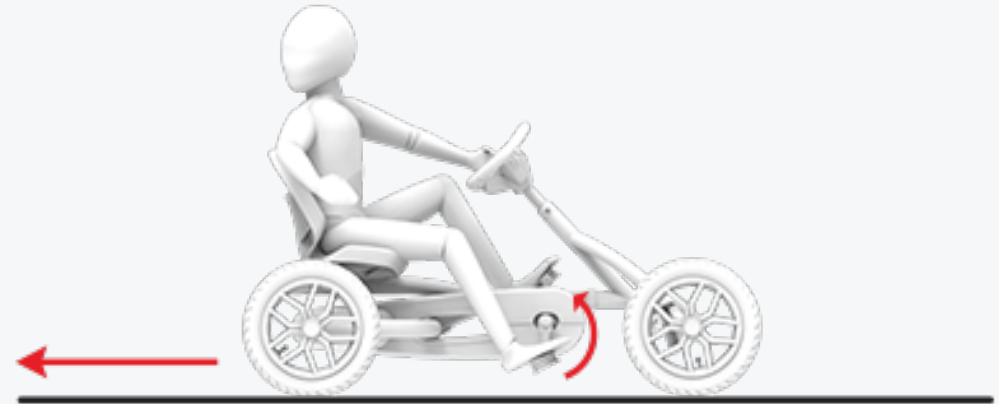

The BERG Buddy includes the following features that make it much safer and offer more fun.

*Experience years of
carefree fun!*

1. ROBUST FRAME

The BERG Buddy will give you years of outdoor fun. This go-kart has a robust metal frame that can take a beating.

Also, the adjustable seat allows you to get into the ideal position in the BERG Buddy.

Experience years of
carefree fun!

2. BFR-SYSTEM

The BERG Buddy is equipped with the unique, patented BFR-system. BFR stands for: Break, Freewheel and Reverse. The BFR-system allows you to brake using the pedals, but also reverse immediately after coming to a standstill.

This makes the BERG Buddy super simple and easy to ride. In addition, safety and maximum fun are perfectly combined due to the BFR-system.

Experience years of
carefree fun!

3. STABLE THANKS TO 4 WHEELS

Thanks to its four wheels, the BERG Buddy has excellent stability. They allow you to take corners quickly, sharply and safely.