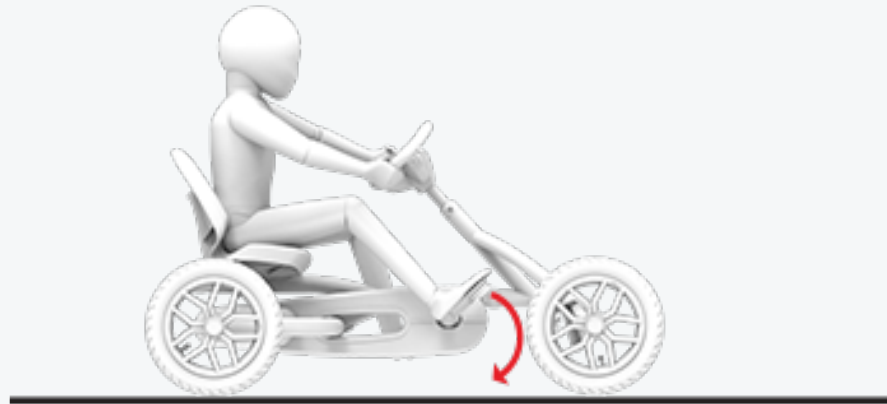

3-8

100 to 130 cm

BERG BUDDY

Great performance, great adventures

You will have the best adventures with your BERG Buddy. This cool go-kart is stable and safe. You will remain firmly on the ground even when going round the sharpest corners.

The BERG Buddy includes the following features that make it much safer and offer more fun.

*Experience years of
carefree fun!*

1. ROBUST FRAME

The BERG Buddy will give you years of outdoor fun. This go-kart has a robust metal frame that can take a beating.

Also, the adjustable seat allows you to get into the ideal position in the BERG Buddy.

Experience years of
carefree fun!

2. BFR-SYSTEM

The BERG Buddy is equipped with the unique, patented BFR-system. BFR stands for: Break, Freewheel and Reverse. The BFR-system allows you to brake using the pedals, but also reverse immediately after coming to a standstill.

This makes the BERG Buddy super simple and easy to ride. In addition, safety and maximum fun are perfectly combined due to the BFR-system.

Experience years of
carefree fun!

3. STABLE THANKS TO 4 WHEELS

Thanks to its four wheels, the BERG Buddy has excellent stability. They allow you to take corners quickly, sharply and safely.