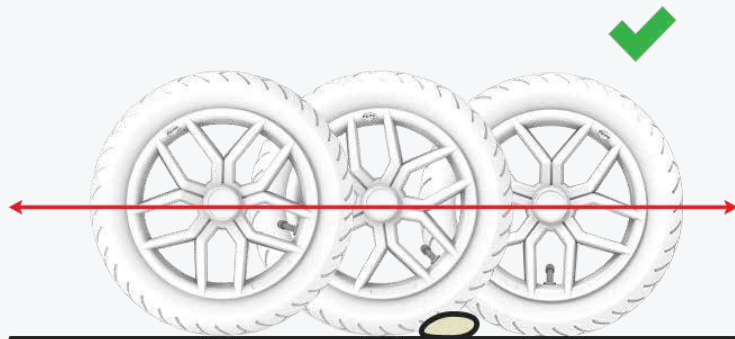

Experience years of
carefree fun!

4. PNEUMATIC TYRES

The BERG Buddy has pneumatic tyres. These tyres have less rolling resistance and make pedalling much lighter. This makes the ride extra smooth and fast.

These tyres give you an extra comfortable ride on the BERG Buddy.

Experience years of
carefree fun!

CHARACTERISTICS

Grows with you due to the adjustable seat

Suitable for children aged 3 to 8

Smooth and light pedaling thanks to the use of ball bearings