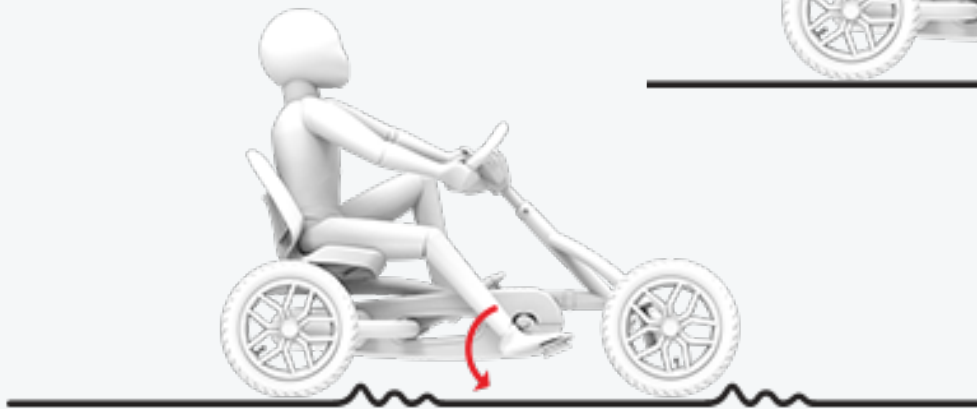

3-8

100 to 130 cm

BERG BUDDY

Great performance, great adventures

You will have the best adventures with your BERG Buddy. This cool go-kart is stable and safe. You will remain firmly on the ground even when going round the sharpest corners.

The BERG Buddy includes the following features that make it much safer and offer more fun.

*Experience years of
carefree fun!*

1. ROBUST FRAME

The BERG Buddy will give you years of outdoor fun. This go-kart has a robust metal frame that can take a beating.

Also, the adjustable seat allows you to get into the ideal position in the BERG Buddy.

Experience years of
carefree fun!

2. BFR-SYSTEM

The BERG Buddy is equipped with the unique, patented BFR-system. BFR stands for: Break, Freewheel and Reverse. The BFR-system allows you to brake using the pedals, but also reverse immediately after coming to a standstill.

This makes the BERG Buddy super simple and easy to ride. In addition, safety and maximum fun are perfectly combined due to the BFR-system.

Experience years of
carefree fun!

3. STABLE THANKS TO 4 WHEELS

Thanks to its four wheels, the BERG Buddy has excellent stability. They allow you to take corners quickly, sharply and safely.