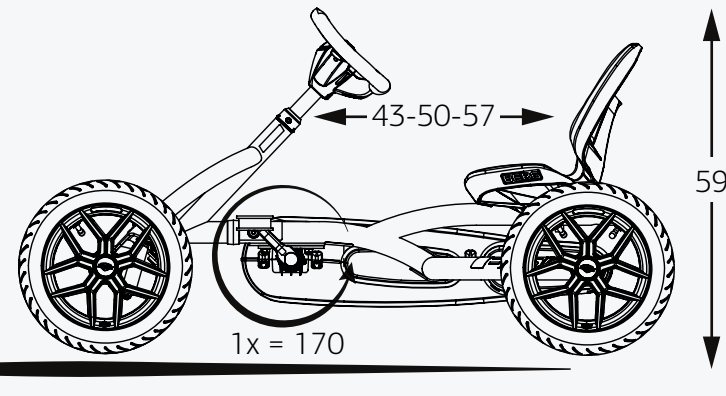

**** Only suitable for Buddy B-Orange and Buddy Lua.

BERG BUDDY DATA

Great performance, great adventures

The following data is applicable on all Buddy versions.

* All dimensions in cm

BERG BUDDY DATA

Great performance, great adventures

General

Recommended age	3 - 8 years
Min user height	100 cm
Max user height	130 cm
Max user weight	50 kg
Parental supervision necessary	Yes
Safety mark	CE
Assembly time	±30 min

Physical characteristics

Length	114 cm
Width	70 cm
Height	59 cm